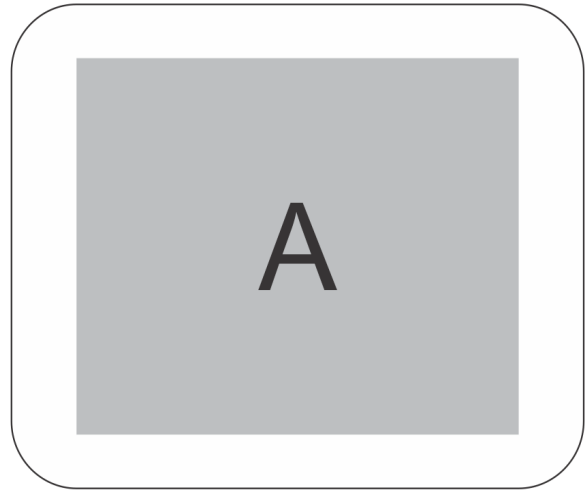

GIFT-17480

Altitude Omega Mouse Pad

Also available in

Check Logo24
guide and t's & c's

SCREEN

DIGITAL TRANSFER

Need to know:

Includes 1-Colour, 1-Position Screen Print (setup fee applies)

- NB: Inclusive Branding is NOT applicable to Items marked as Reduced to Clear.

- Texture of item may affect print.

Branding Options:

Position	Branding Method (Branding Code)	No. of Colours	Dimension
A	Screen Print (SA)	1 Colour	100mm wide x 100mm high
A	Digital Direct Transfer (DDT-D)	Full Colour	105mm wide x 74mm high
A	Digital Direct Transfer (DDT-A)	Full Colour	148mm wide x 105mm high
A	Digital Direct Transfer (DDT-B)	Full Colour	210mm wide x 148mm high